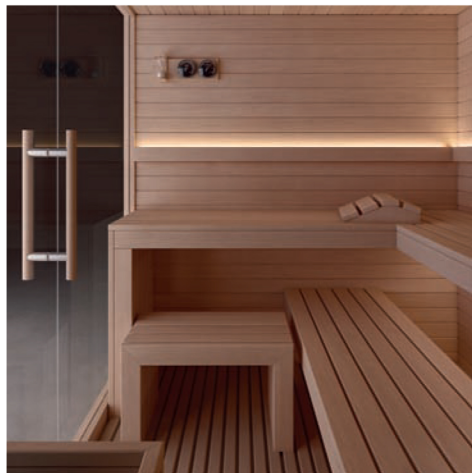

mood the sauna dedicated to you

## DESIGN

2 to 8 seats in 4 customisable sizes.

Corner, wall or niche installation.

Standard accessories: Hygrometer thermometer and sand glass, bucket and ladle, roll-up floor grate.

## PLEASURE

Control panel, multi-language display, protected access.

Internal led lighting.

Speakers to connect to the audio system **(optional)**.

Biosauna with Aromatherapy and automatic fill **(optional)**.