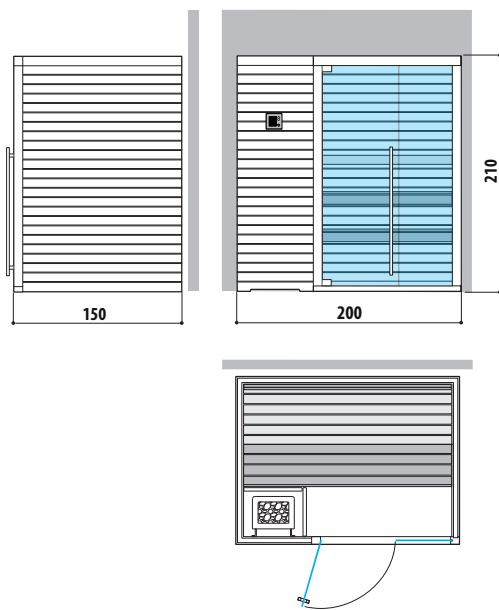

TECHNICAL DRAWINGS

MOOD M

FINNISH SAUNA

Dimensions:
200 x 150 x 210 H cm

Installation:

Classic: corner, back to wall, niche

Side Glass: corner

Front Glass: corner, back to wall, niche with control panel on the external side panel or remote control panel

CLASSIC
Left hand