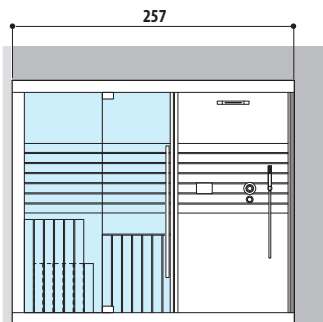

SAUNA + HAMMAM

Dimensions:
302 x 211 x 225 H cm

Installation: corner, back to wall, niche

Single version

SASHA

HAMMAM + EMOTIONAL SHOWER

Dimensions:
257 x 211 x 225 H cm

Installation: corner, back to wall, niche

LEFT HAND

RIGHT HAND

SAUNA + EMOTIONAL SHOWER

Dimensions:
257 x 211 x 225 H cm

Installation: corner, back to wall

LEFT HAND

RIGHT HAND

TECHNICAL DRAWINGS

SASHA

HAMMAM WITH DOOR ON LONG SIDE

Dimensions:
152 x 211 x 225 H cm

Installation: corner, back to wall

LEFT HAND

RIGHT HAND

HAMMAM WITH DOOR ON SHORT SIDE

Dimensions:
152 x 211 x 225 H cm