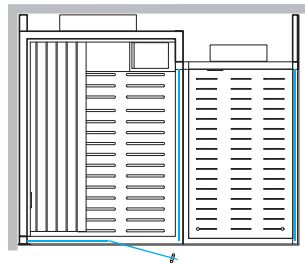

SAUNA + HAMMAM

Dimensions:
302 x 211 x 225 H cm

Installation: corner, back to wall, niche

Single version

SASHA

HAMMAM + EMOTIONAL SHOWER

Dimensions:
257 x 211 x 225 H cm

Installation: corner, back to wall, niche