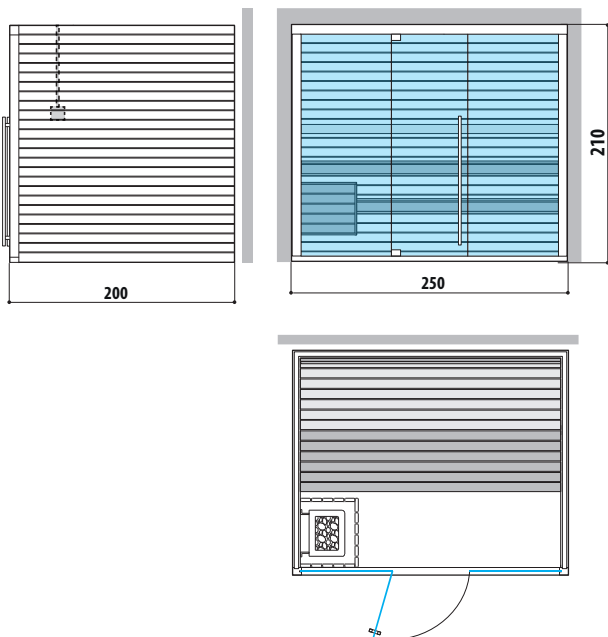

FRONT GLASS
Left hand