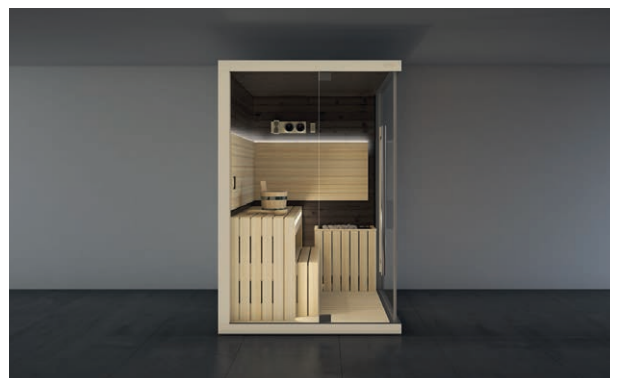

SAUNA WITH DOOR ON SHORT SIDE