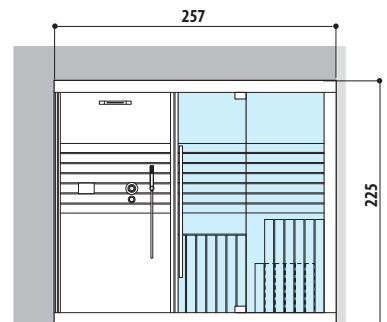

SAUNA + HAMMAM

Dimensions:
302 x 211 x 225 H cm

Installation: corner, back to wall, niche

Single version

SASHA

HAMMAM + EMOTIONAL SHOWER

Dimensions:
257 x 211 x 225 H cm

Installation: corner, back to wall, niche

LEFT HAND

RIGHT HAND

SAUNA + EMOTIONAL SHOWER

Dimensions:
257 x 211 x 225 H cm

Installation: corner, back to wall

LEFT HAND

RIGHT HAND

TECHNICAL DRAWINGS

SASHA

HAMMAM WITH DOOR ON LONG SIDE

Dimensions:
152 x 211 x 225 H cm

Installation: corner, back to wall

LEFT HAND

RIGHT HAND

HAMMAM WITH DOOR ON SHORT SIDE

Dimensions:
152 x 211 x 225 H cm