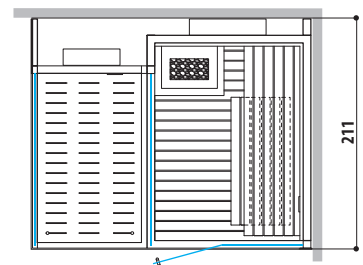

LEFT HAND

RIGHT HAND

SAUNA + EMOTIONAL SHOWER

Dimensions:
257 x 211 x 225 H cm

Installation: corner, back to wall

LEFT HAND

RIGHT HAND

TECHNICAL DRAWINGS