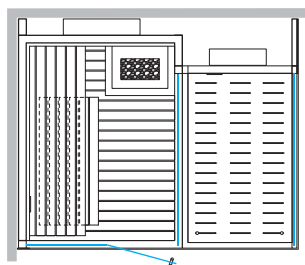

LEFT HAND

RIGHT HAND

SAUNA + EMOTIONAL SHOWER

Dimensions:
257 x 211 x 225 H cm

Installation: corner, back to wall

LEFT HAND

RIGHT HAND

TECHNICAL DRAWINGS