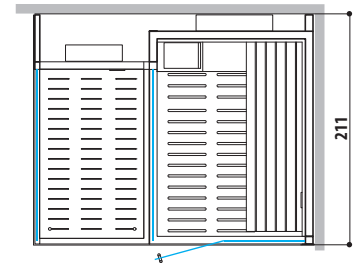

SASHA

HAMMAM + EMOTIONAL SHOWER

Dimensions:
257 x 211 x 225 H cm

Installation: corner, back to wall, niche

LEFT HAND

RIGHT HAND

SAUNA + EMOTIONAL SHOWER

Dimensions:
257 x 211 x 225 H cm

Installation: corner, back to wall

LEFT HAND

RIGHT HAND