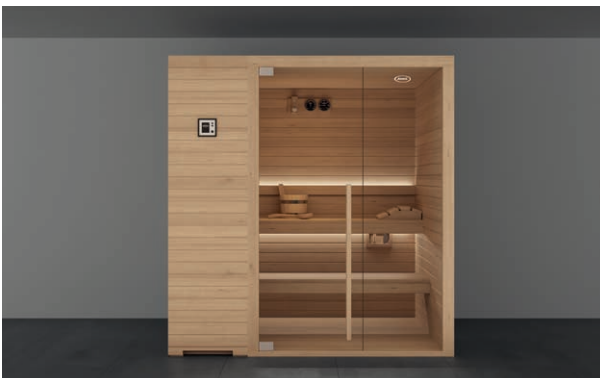

MOOD **L** Classic

MOOD **L** Side Glass

MOOD **XL** Classic

MOOD **XL** Side Glass

SENSEATIONAL
— WELLNESS™

JACUZZI®

PER L'HOSPITALITY

SASHA Black
Sauna + Emotional shower + Hammam
Alkamuri Posh Hotel & Spa - Italy