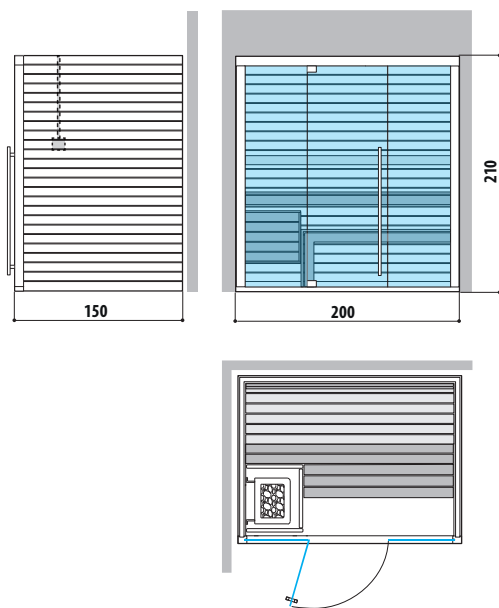

SASHA

HAMMAM WITH DOOR ON LONG SIDE

Dimensions:
152 x 211 x 225 H cm

Installation: corner, back to wall

LEFT HAND

RIGHT HAND

HAMMAM WITH DOOR ON SHORT SIDE

Dimensions:
152 x 211 x 225 H cm

FRONT GLASS
Left hand

TECHNICAL DRAWINGS

MOOD M

FINNISH SAUNA

Dimensions:
200 x 150 x 210 H cm

Installation:

Classic: corner, back to wall, niche

Side Glass: corner

Front Glass: corner, back to wall, niche with control panel on the external side panel or remote control panel

CLASSIC
Left hand

SIDE GLASS
Left hand

FRONT GLASS
Left hand

TECHNICAL DRAWINGS

MOOD L

FINNISH SAUNA

Dimensions:
200 x 200 x 210 H cm

Installation:

Classic: corner, back to wall, niche

Side Glass: corner

Front Glass: corner, back to wall, niche with control panel on the external side panel or remote control panel