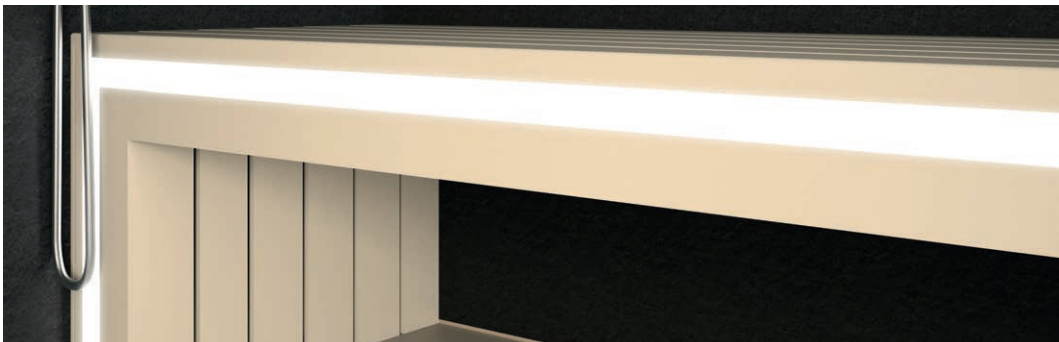

HAMMAM

Just like in the best and finest spas: light with variable colours, bench, wall panelling and water fountain in Corian® white. The handheld fountain shower and the rain-effect shower head cool you off after the steam cycle or invite you to use the Hammam as a shower. Versatility is also wellbeing.