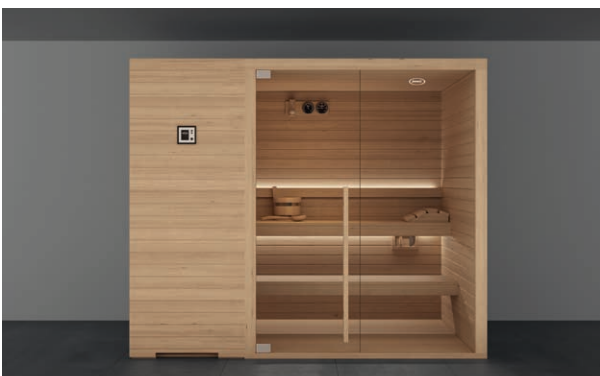

MOOD **L** Classic

MOOD **L** Side Glass

MOOD **XL** Classic

MOOD **XL** Side Glass

SENSEATIONAL
— WELLNESS™

JACUZZI®

PER L'HOSPITALITY

SASHA Black
Sauna + Emotional shower + Hammam
Alkamuri Posh Hotel & Spa - Italy