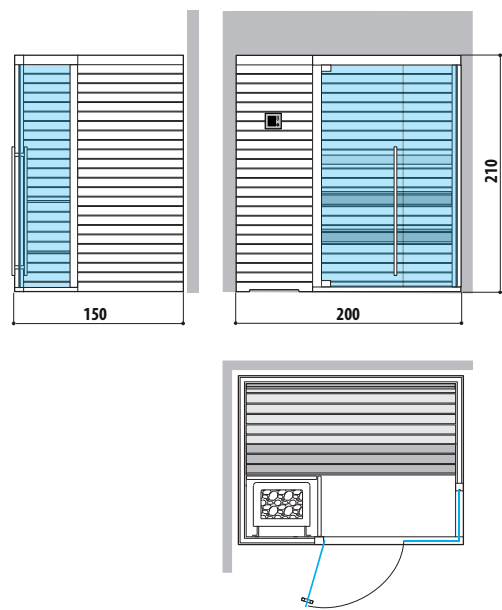

SIDE GLASS
Left hand