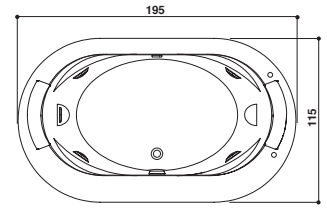

Production from July 2025

OPALIA CORIAN®

Design Jacuzzi

195 x 115 x 63 H cm

Single version
Einzig Version

Built-in installation
Einbauinstallation

Double seat · Zwei Sitzflächen

CORIAN® FRAME · UMRAHMUNG IN CORIAN®