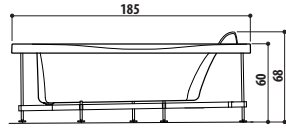

OPTIONAL

Drain column with filling system Ablaufgarnitur	Chrome-plated Verchromt	233260060
		€ 265
	Gloss Weiß	233260070
		€ 326

UMA

Design IED Centro Ricerche

130/145 x 130/145 x 60 H cm

LH - RH

Corner, inset or built-in install.
Nischenoder Einbauinstall.