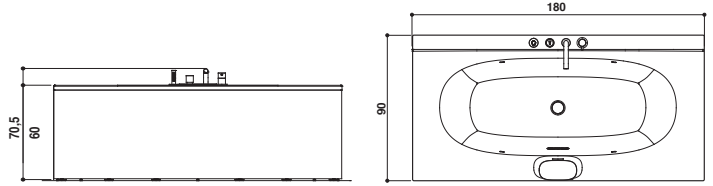

ARG 180

Jacuzzi® Design - Whynot

180 x 90 x 60 H cm

Single version
Einzige Version

Back-to-wall, corner, inset, centrally positioned,
built-in or semi-recessed install.

Wand-, Eck-, Nischen-, Zentral-,
Einbauoder Halbeinbau.