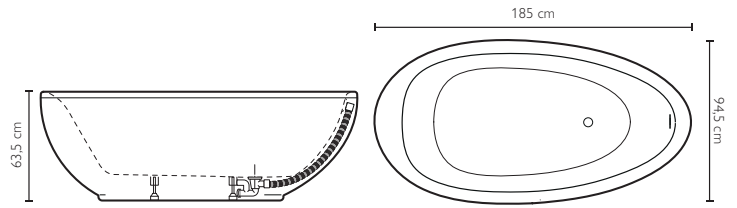

DESIRE

Jacuzzi® Design

185 x 94,5 x 63.5 H cm

Centre wall installation

Wand Installationen

LOUNGE BATHTUB · WANNE LOUNGE

White acrylic bath, including overflow, Chromed click-clack waste, Siphon and Ajustable feet

Wanne in weißem Acryl, Integrierter Überlauf, Pop-Up-Ablaufgarnitur, verchromt, Siphon und Verstellbare Füße inkl.

LOUNGE

Glossy white · Weiß glänzend	Satin white · Weiß satiniert
DES00000000	DES00200000
€ 3.137	€ 3.641

OPTIONAL

Straight headrest Gerade Kopfauflage	Grey (PU gel) Grau (PU gel)	225017510
		€ 99
Rounded headrest Abgerundete Kopfauflage	White (PU gel) Weiß (PU gel)	225017810
		€ 106
Click-clack sink waste plug kit Click-Clack Ablaufgarnitur	Glossy white Weiß glänzend	226001650
	Satin white Weiß satiniert	226001670
		€ 95

Product can be combined with the floor mounted tub tap assembly, see pages 83 - Mit den Badewannenarmaturen am Boden kombinierbares Produkt S. 83

MOOREA

Jacuzzi® Design

170 x 75 x 60,5 H cm

Free-standing installation

Freistehende Installationen

LOUNGE BATHTUB · WANNE LOUNGE

White Solid surface Techstone® bath, including overflow, Chromed click-clack waste, Siphon and Ajustable feet

Wanne in weißem Solid surface Techstone®, Integrierter Überlauf, Pop-Up-Ablaufgarnitur, verchromt, Siphon und Verstellbare Füße inkl.

LOUNGE

Satin white · Weiß satiniert
MRA00000000
€ 3.515

OPTIONAL

Straight headrest Gerade Kopfauflage	Grey (PU gel) Grau (PU gel)	225017510
		€ 99
Rounded headrest Abgerundete Kopfauflage	White (PU gel) Weiß (PU gel)	225017810
		€ 106

Product can be combined with the floor mounted tub tap assembly, see pages 83
Mit den Badewannenarmaturen am Boden kombinierbares Produkt S. 83