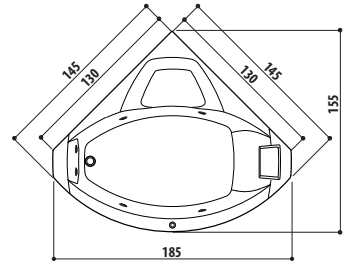

OPTIONAL

Drain column with filling system Ablaufgarnitur	Chrome-plated Verchromt	233260060
		€ 265
	Gloss Weiß	233260070
		€ 326

UMA

Design IED Centro Ricerche

130/145 x 130/145 x 60 H cm

LH - RH

Corner, inset or built-in install.
Nischenoder Einbauinstall.