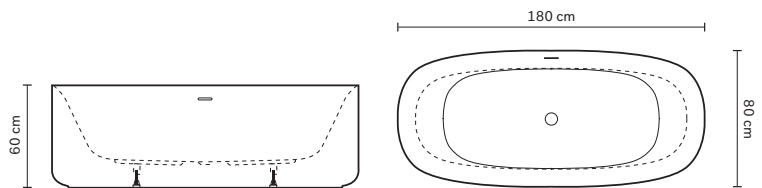

LOUNGE BATHTUB · WANNE LOUNGE

White acrylic bath, including overflow, White click-clack waste, Siphon and Adjustable feet

Wanne in weißem Acryl, Integrierter Überlauf, weißem Pop-Up-Ablaufgarnitur, Siphon und Verstellbare Füße inkl.

LOUNGE

Glossy white · Weiß glänzend	Satin white · Weiß satiniert
VIS10000000	VIS10200000
€ 2.671	€ 3.072

OPTIONAL

Straight headrest Gerade Kopfauflage	Grey (PU gel) Grau (PU gel)	225017510
		€ 99
Rounded headrest Abgerundete Kopfauflage	White (PU gel) Weiß (PU gel)	225017810
		€ 106

Product can be combined with the floor mounted tub tap assembly, see pages 83 - Mit den Badewannenarmaturen am Boden kombinierbares Produkt S. 83