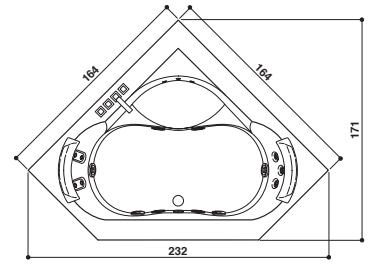

Production from July 2025

AURA CORNER CORIAN®

Design Carlo Urbinati

164 x 164 x 60 H cm

Single version
Einzig Version

Built-in installation
Einbauinstallation

Double seat · Zwei Sitzflächen

CORIAN® FRAME · UMRAHMUNG IN CORIAN®