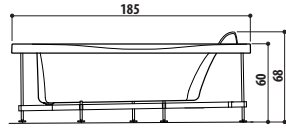

OPTIONAL

Chrome-plated drain column with filling system Ablaufgarnitur verchromt	233260060
	€ 265

UMA

Design IED Centro Ricerche

130/145 x 130/145 x 60 H cm

LH - RH

Corner, inset or built-in install.
Nischenoder Einbauinstall.