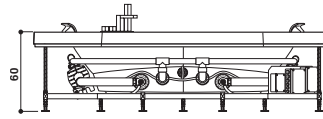

Production from July 2025

AURA CORNER CORIAN®

Design Carlo Urbinati

164 x 164 x 60 H cm

Single version
Einzig Version

Built-in installation
Einbauinstallation

Double seat · Zwei Sitzflächen

CORIAN® FRAME · UMRAHMUNG IN CORIAN®