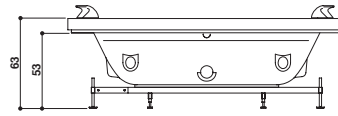

Production from July 2025

OPALIA CORIAN®

Design Jacuzzi

195 x 115 x 63 H cm

Single version
Einzig Version

Built-in installation
Einbauinstallation

Double seat · Zwei Sitzflächen

CORIAN® FRAME · UMRAHMUNG IN CORIAN®