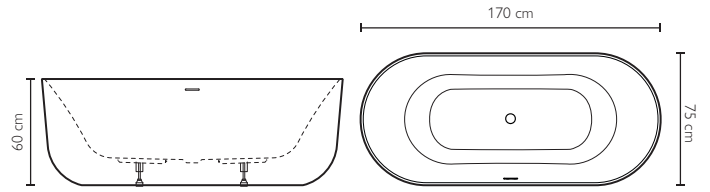

ANAFI

Jacuzzi® Design

170 x 75 x 60 H cm

Free-standing installation

Freistehende Installationen

LOUNGE BATHTUB · WANNE LOUNGE

White acrylic bath, including overflow, Chromed click-clack waste, Siphon and Ajustable feet

Wanne in weißem Acryl , Integrierter Überlauf, Pop-Up-Ablaufgarnitur, verchromt, Siphon und Verstellbare Füße inkl.

LOUNGE	
Glossy white · Weiß glänzend	Satin white · Weiß satiniert
ANF00000000	ANF00200000
€ 2.507	€ 2.885

OPTIONAL

Straight headrest Gerade Kopfauflage	Grey (PU gel) Grau (PU gel)	225017510
		€ 99
Rounded headrest Abgerundete Kopfauflage	White (PU gel) Weiß (PU gel)	225017810
		€ 106
Click-clack sink waste plug kit Click-Clack Ablaufgarnitur	Glossy white Weiß glänzend	226001650
	Satin white Weiß satiniert	226001670
		€ 95

Product can be combined with the floor mounted tub tap assembly, see pages 83 - Mit den Badewannenarmaturen am Boden kombinierbares Produkt S. 83

CHIC

Jacuzzi® Design

150 x 80 x 60 H cm

Free-standing installation

Freistehende Installationen

LOUNGE BATHTUB · WANNE LOUNGE

White acrylic bath, including overflow, Chromed click-clack waste, Siphon and Ajustable feet

Wanne in weißem Acryl , Integrierter Überlauf, Pop-Up-Ablaufgarnitur, verchromt, Siphon und Verstellbare Füße inkl.

LOUNGE		
Glossy white Weiß glänzend	Satin white Weiß satiniert	Satin black Schwarz satiniert
CHI20000000	CHI20200000	CHI22100000
€ 2.129	€ 2.507	€ 3.530

OPTIONAL

Straight headrest Gerade Kopfauflage	Grey (PU gel) Grau (PU gel)	225017510
		€ 99
Rounded headrest Abgerundete Kopfauflage	White (PU gel) Weiß (PU gel)	225017810
		€ 106
Click-clack sink waste plug kit Click-Clack Ablaufgarnitur	Glossy white Weiß glänzend	226001650
	Satin white Weiß satiniert	226001670
		€ 95