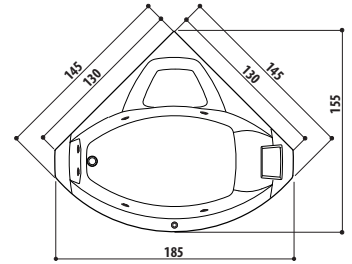

OPTIONAL

Chrome-plated drain column with filling system Ablaufgarnitur verchromt	233260060
	€ 265

UMA

Design IED Centro Ricerche

130/145 x 130/145 x 60 H cm

LH - RH

Corner, inset or built-in install.
Nischenoder Einbauinstall.