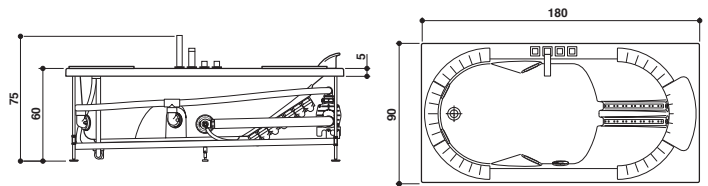

Production from July 2025

J-SHA MI

Design Carlo Urbinati

180 x 90 x 60 H cm

LH - RH

Back to wall or corner install.
Wand- oder Eckinstall.

Right hand version view · Abb. Rechtsausführung

PROGRAMMES · PROGRAMME