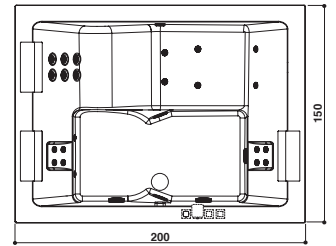

AQUASYSTEM® Production from July 2025

SHARP EXTRA

Design Carlo Urbinati

200 x 150 x 65 H cm

Single version
Einzig Version

Back-to-wall, corner, inset, centrally-positioned or built-in install.
Wand-, Eck-, Nischen-, Zentral- oder Einbauinstall.