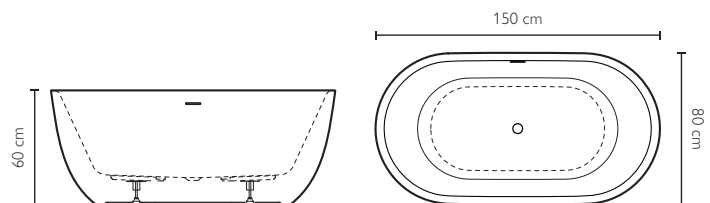

LOUNGE BATHTUB · WANNE LOUNGE

White acrylic bath, including overflow, Chromed click-clack waste, Siphon and Ajustable feet

Wanne in weißem Acryl , Integrierter Überlauf, Pop-Up-Ablaufgarnitur, verchromt, Siphon und Verstellbare Füße inkl.

LOUNGE		
Glossy white Weiß glänzend	Satin white Weiß satiniert	Satin black Schwarz satiniert
CHI20000000	CHI20200000	CHI22100000
€ 2.129	€ 2.507	€ 3.530

OPTIONAL

Straight headrest Gerade Kopfauflage	Grey (PU gel) Grau (PU gel)	225017510
		€ 99
Rounded headrest Abgerundete Kopfauflage	White (PU gel) Weiß (PU gel)	225017810
		€ 106
Click-clack sink waste plug kit Click-Clack Ablaufgarnitur	Glossy white Weiß glänzend	226001650
	Satin white Weiß satiniert	226001670
		€ 95

Product can be combined with the floor mounted tub tap assembly, see pages 83 - Mit den Badewannenarmaturen am Boden kombinierbares Produkt S. 83