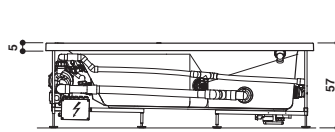

Left hand version view · Abb. Linksausführung