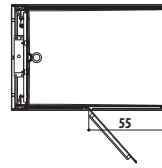

Left hand version view
Abb. Linksausführung