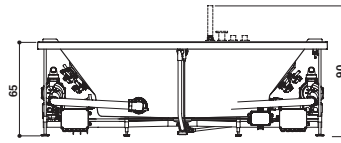

AQUASYSTEM® Production from July 2025

SHARP EXTRA

Design Carlo Urbinati

200 x 150 x 65 H cm

Single version
Einzig Version

Back-to-wall, corner, inset, centrally-positioned or built-in install.
Wand-, Eck-, Nischen-, Zentral- oder Einbauinstall.