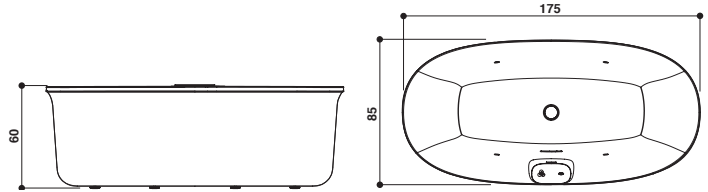

PROGRAMMES · PROGRAMME

		SWIRLPOOL®
	Swirlpool® Illumatherapy™	✓
	Infuser with filter for bath salts Infusor mit Filter für Badesalz	✓
	Rainbow and courtesy light Mehrfarbige LED-Beleuchtung	✓

FEATURES · AUSSTATTUNG

	Swirlpool® Illumatherapy™ jets Düsen Swirlpool® Illumatherapy™	4
	Illuminated Touchpad Beleuchtetes Touchpad	✓
	Whisper+ silent Tehchnology™ Flüster-Technologie Whisper+ Technology™	✓
	Water temperature maintenance control Konstanthalten der Wassertemperatur	✓
	Safety starter - Safe start with water only Safety Starter - Sichere Einschaltung nur mit Wasser	✓
	Concealed overflow with drainage column functioning according to the communicating vessels principle and Click-clack waste · Verborgener Überlauf mit Abflusssäule mit kommunizierenden Röhren und Ablaufventil Click-Clack	✓

SWIRLPOOL® BATH · WANNE SWIRLPOOL®	FINISHING OBERFLÄCHENZUBEHÖR	Single version · Einzige Version
Freestanding bath	Gloss white Weiß glänzend	ARG101C0118
	Satin white Weiß satinier	ARG106C0118
		€ 6.770
Built-in bath	Gloss white Weiß glänzend	ARG101C0110
	Satin white Weiß satinier	ARG106C0110
		€ 6.206

PANELS · BADEWANNE FREESTANDING

Single panel for centre-of-room installation Ein Paneel für die Installation in der Mitte des Zimmers	Gloss white Weiß glänzend	9440530A
	Satin white Weiß satinier	944053015
		€ 1.133

Product can be combined with the floor mounted tub tap assembly, see pages 83

Mit den Badewannenarmaturen am Boden kombinierbares Produkt S. 83