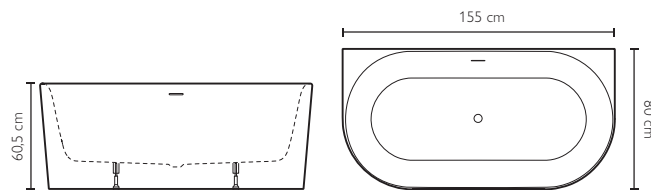

DALMA

Jacuzzi® Design

155 x 80 x 60,5 H cm

Centre wall installation

Wand Installationen

LOUNGE BATHTUB · WANNE LOUNGE

White acrylic bath, including overflow, Chromed click-clack waste, Siphon and Ajustable feet

Wanne in weißem Acryl, Integrierter Überlauf, Pop-Up-Ablaufgarnitur, verchromt, Siphon und Verstellbare Füße inkl.

LOUNGE	
Glossy white · Weiß glänzend	Satin white · Weiß satiniert
DAL00005000	DAL00205000
€ 2.381	€ 2.633

OPTIONAL

Straight headrest Gerade Kopfauflage	Grey (PU gel) Grau (PU gel)	225017510
		€ 99
Rounded headrest Abgerundete Kopfauflage	White (PU gel) Weiß (PU gel)	225017810
		€ 106
Click-clack sink waste plug kit Click-Clack Ablaufgarnitur	Glossy white Weiß glänzend	226001650
	Satin white Weiß satiniert	226001670
		€ 95

Product can be combined with the floor mounted tub tap assembly, see pages 83 - Mit den Badewannenarmaturen am Boden kombinierbares Produkt S. 83

SILBA

Jacuzzi® Design

180 x 79 x 58 H cm

Centre wall installation

Wand Installationen

LOUNGE BATHTUB · WANNE LOUNGE

White acrylic bath, including overflow, Chromed click-clack waste, Siphon and Ajustable feet

Wanne in weißem Acryl, Integrierter Überlauf, Pop-Up-Ablaufgarnitur, verchromt, Siphon und Verstellbare Füße inkl.

LOUNGE	
Glossy white · Weiß glänzend	
SLB00005000	
€ 2.507	

OPTIONAL

Straight headrest Gerade Kopfauflage	Grey (PU gel) Grau (PU gel)	225017510
		€ 99
Rounded headrest Abgerundete Kopfauflage	White (PU gel) Weiß (PU gel)	225017810
		€ 106
Click-clack sink waste plug kit Click-Clack Ablaufgarnitur	Glossy white Weiß glänzend	226001650
		€ 95

Product can be combined with the floor mounted tub tap assembly, see pages 83 - Mit den Badewannenarmaturen am Boden kombinierbares Produkt S. 83