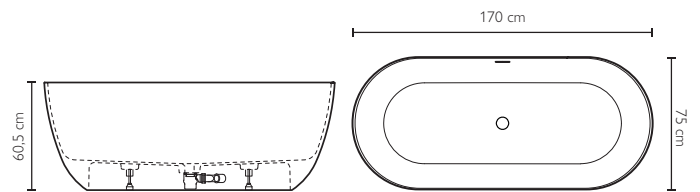

LOUNGE BATHTUB · WANNE LOUNGE

White Solid surface Techstone® bath, including overflow, Chromed click-clack waste, Siphon and Ajustable feet

Wanne in weißem Solid surface Techstone®, Integrierter Überlauf, Pop-Up-Ablaufgarnitur, verchromt, Siphon und Verstellbare Füße inkl.

LOUNGE

Satin white · Weiß satiniert
MRA00000000
€ 3.515

OPTIONAL

Straight headrest Gerade Kopfauflage	Grey (PU gel) Grau (PU gel)	225017510
		€ 99
Rounded headrest Abgerundete Kopfauflage	White (PU gel) Weiß (PU gel)	225017810
		€ 106

Product can be combined with the floor mounted tub tap assembly, see pages 83
Mit den Badewannenarmaturen am Boden kombinierbares Produkt S. 83