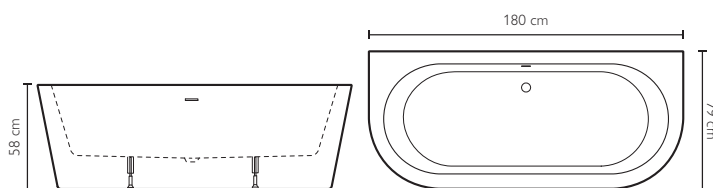

LOUNGE BATHTUB · WANNE LOUNGE

White acrylic bath, including overflow, Chromed click-clack waste, Siphon and Ajustable feet

Wanne in weißem Acryl, Integrierter Überlauf, Pop-Up-Ablaufgarnitur, verchromt, Siphon und Verstellbare Füße inkl.

LOUNGE	
Glossy white · Weiß glänzend	
SLB00005000	
€ 2.507	

OPTIONAL

Straight headrest Gerade Kopfauflage	Grey (PU gel) Grau (PU gel)	225017510
		€ 99
Rounded headrest Abgerundete Kopfauflage	White (PU gel) Weiß (PU gel)	225017810
		€ 106
Click-clack sink waste plug kit Click-Clack Ablaufgarnitur	Glossy white Weiß glänzend	226001650
		€ 95

Product can be combined with the floor mounted tub tap assembly, see pages 83 - Mit den Badewannenarmaturen am Boden kombinierbares Produkt S. 83