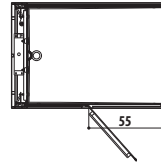

Left hand version view
Abb. Linksausführung