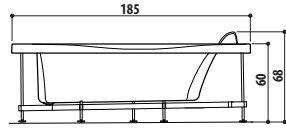

OPTIONAL

Drain column with filling system Ablaufgarnitur	Chrome-plated Verchromt	233260060
		€ 265
	White Weiß	233260070
		€ 326

UMA

Design IED Centro Ricerche

130/145 x 130/145 x 60 H cm

LH - RH

Corner, inset or built-in install.
Nischenoder Einbauinstall.