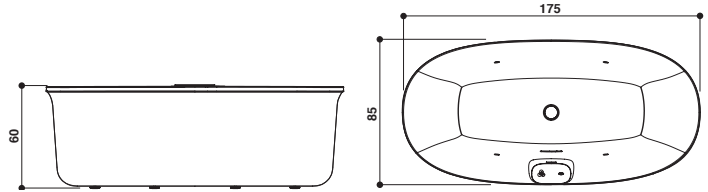

SWIRLPO

OL

ARGA®
Jacuzzi® Design - Whynot

archiproducts
DESIGN AWARDS
WINNER 2019

DESIGN AWARD 2020

175 x 85 x 60 H cm

Single version
Einzige Version

Centrally-positioned or built-in install.
Zentral- oder Einbauinstall.