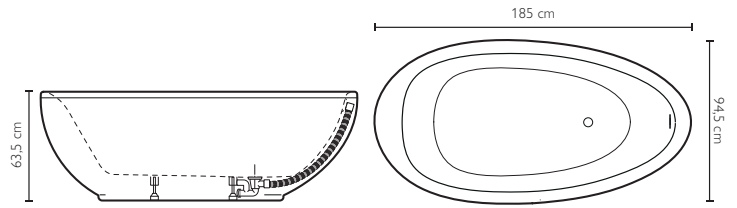

LOUNGE BATHTUB · WANNE LOUNGE

White acrylic bath, including overflow, Click-clack waste, Siphon and Ajustable feet

Wanne in weißem Acryl, Integrierter Überlauf, Pop-Up-Abflussgarnitur, Siphon und Verstellbare Füße inkl.

OPTIONAL

Straight headrest
Gerade Kopfauflage

Rounded headrest
Abgerundete Kopfauflage

Chromed Click-clack waste plug kit
Verchromtes Pop-Up-Abflussgarnitur-Set

FINISHING OBERFLÄCHENZUBEHÖR

Grey (PU gel)
Grau (PU gel)

White (PU gel)
Weiß (PU gel)

LOUNGE

Glossy white · Weiß glänzend	Satin white · Weiß satiniert
DES00000G00	DES00200H00
€ 3.137	€ 3.641
225017510	
€ 99	
225017810	
€ 106	
226001700	
€ 95	

Product can be combined with the floor mounted tub tap assembly, see pages 79 - Mit den Badewannenarmaturen am Boden kombinierbares Produkt S. 79