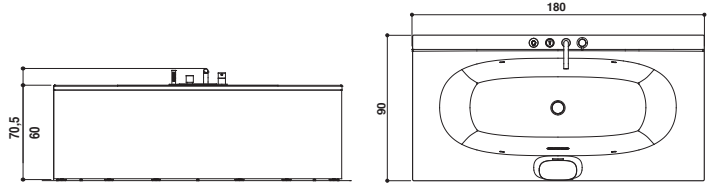

ARG A® 180

Jacuzzi® Design - Whynot

180 x 90 x 60 H cm

Single version
Einzige Version

Back-to-wall, corner, inset, centrally positioned,
built-in or semi-recessed install.

Wand-, Eck-, Nischen-, Zentral-,
Einbauoder Halbeinbau.