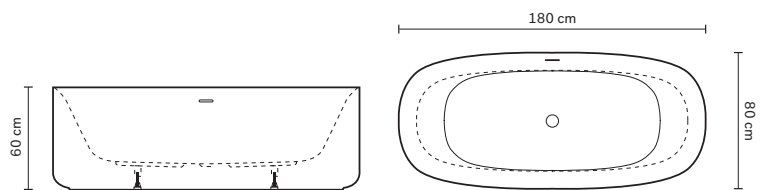

LOUNGE BATHTUB · WANNE LOUNGE

White acrylic bath, including overflow, White click-clack waste, Siphon and Adjustable feet

Wanne in weißem Acryl, Integrierter Überlauf, weißem Pop-Up-Ablaufgarnitur, Siphon und Verstellbare Füße inkl.

OPTIONAL

Straight headrest
Gerade Kopfauflage

Rounded headrest
Abgerundete Kopfauflage

FINISHING OBERFLÄCHENZUBEHÖR

Grey (PU gel)
Grau (PU gel)

White (PU gel)
Weiß (PU gel)

LOUNGE

Glossy white · Weiß glänzend	Satin white · Weiß satiniert
VIS10000000	VIS10200000
€ 2.671	€ 3.072
225017510	
€ 99	
225017810	
€ 106	

Product can be combined with the floor mounted tub tap assembly, see pages 79 - Mit den Badewannenarmaturen am Boden kombinierbares Produkt S. 79