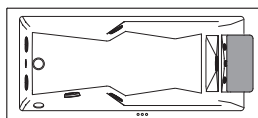

Right-hand version
Rechte Version

L-shaped panel for baths

The fact that the L-shaped panel is called left-hand (LH) or right-hand (RH) depends on the position of the wall on the short side of the bath.

E.g.: Wall on the left = left-hand panel (LH)