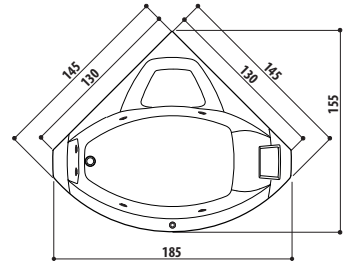

OPTIONAL

Drain column with filling system Ablaufgarnitur	Chrome-plated Verchromt	233260060
		€ 265
	White Weiß	233260070
		€ 326

UMA

Design IED Centro Ricerche

130/145 x 130/145 x 60 H cm

LH - RH

Corner, inset or built-in install.
Nischenoder Einbauinstall.