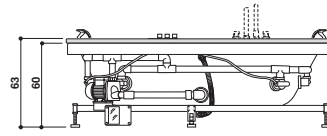

Double seat · Zwei Sitzflächen