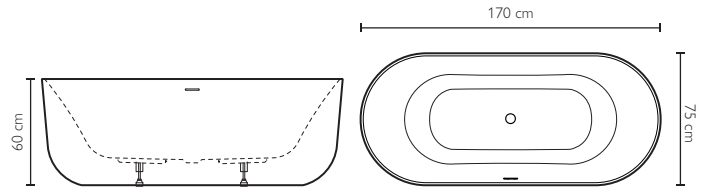

ANAFI

Jacuzzi® Design

170 x 75 x 60 H cm

Free-standing installation

Freistehende Installationen

LOUNGE BATHTUB · WANNE LOUNGE

White acrylic bath, including overflow, Click-clack waste, Siphon and Ajustable feet

Wanne in weißem Acryl, Integrierter Überlauf, Pop-Up-Abflussgarnitur, Siphon und Verstellbare Füße inkl.

OPTIONAL

Straight headrest
Gerade Kopfauflage

FINISHING
OBERFLÄCHENZUBEHÖR
Grey (PU gel)
Grau (PU gel)

Rounded headrest
Abgerundete Kopfauflage

White (PU gel)
Weiß (PU gel)

Chromed Click-clack waste plug kit
Verchromtes Pop-Up-Abflussgarnitur-Set

LOUNGE

Glossy white · Weiß glänzend

Satin white · Weiß satiniert

ANF00000G00

ANF00200H00

€ 2.507

€ 2.885

225017510

€ 99

225017810

€ 106

226001700

€ 95

Product can be combined with the floor mounted tub tap assembly, see pages 79 - Mit den Badewannenarmaturen am Boden kombinierbares Produkt S. 79

CHIC

Jacuzzi® Design

150 x 80 x 60 H cm

Free-standing installation

Freistehende Installationen

LOUNGE BATHTUB · WANNE LOUNGE

White acrylic bath, including overflow, Click-clack waste, Siphon and Ajustable feet

Wanne in weißem Acryl, Integrierter Überlauf, Pop-Up-Abflussgarnitur, Siphon und Verstellbare Füße inkl.

OPTIONAL

Straight headrest
Gerade Kopfauflage

FINISHING
OBERFLÄCHENZUBEHÖR
Grey (PU gel)
Grau (PU gel)

Rounded headrest
Abgerundete Kopfauflage

White (PU gel)
Weiß (PU gel)

Chromed Click-clack waste plug kit
Verchromtes Pop-Up-Abflussgarnitur-Set

LOUNGE

Glossy white
Weiß glänzend

Satin white
Weiß satiniert

Satin black
Schwarz satiniert

CHI20000G00

CHI20200H00

CHI22100100

€ 2.129

€ 2.507

€ 3.530

225017510

€ 99

225017810

€ 106

226001700

€ 95