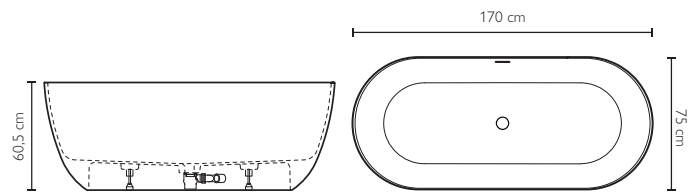

MOOREA

Jacuzzi® Design

170 x 75 x 60,5 H cm

Free-standing installation

Freistehende Installationen

LOUNGE BATHTUB · WANNE LOUNGE

White Solid surface Techstone® bath, including overflow, Chromed click-clack waste, Siphon and Ajustable feet