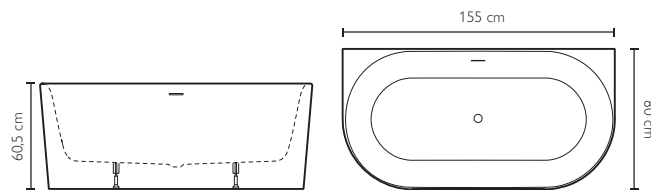

DALMA

Jacuzzi® Design

155 x 80 x 60,5 H cm

Centre wall installation

Wand Installationen

LOUNGE BATHTUB · WANNE LOUNGE

White acrylic bath, including overflow, Click-clack waste, Siphon and Ajustable feet

Wanne in weißem Acryl, Integrierter Überlauf, Pop-Up-Ablaufgarnitur, Siphon und Verstellbare Füße inkl.

OPTIONAL

Straight headrest
Gerade Kopfauflage

FINISHING
OBERFLÄCHENZUBEHÖR
Grey (PU gel)
Grau (PU gel)

Rounded headrest
Abgerundete Kopfauflage

White (PU gel)
Weiß (PU gel)

Chromed Click-clack waste plug kit
Verchromtes Pop-Up-Ablaufgarnitur-Set

LOUNGE

Glossy white · Weiß glänzend

Satin white · Weiß satiniert

DAL00005G00

DAL00205H00

€ 2.381

€ 2.633

225017510

€ 99

225017810

€ 106

226001700

€ 95

Product can be combined with the floor mounted tub tap assembly, see pages 79 - Mit den Badewannenarmaturen am Boden kombinierbares Produkt S. 79

SILBA

Jacuzzi® Design

180 x 79 x 58 H cm

Centre wall installation

Wand Installationen

LOUNGE BATHTUB · WANNE LOUNGE

White acrylic bath, including overflow, Click-clack waste, Siphon and Ajustable feet

Wanne in weißem Acryl, Integrierter Überlauf, Pop-Up-Ablaufgarnitur, Siphon und Verstellbare Füße inkl.

OPTIONAL

Straight headrest
Gerade Kopfauflage

FINISHING
OBERFLÄCHENZUBEHÖR
Grey (PU gel)
Grau (PU gel)

Rounded headrest
Abgerundete Kopfauflage

White (PU gel)
Weiß (PU gel)

Chromed Click-clack waste plug kit
Verchromtes Pop-Up-Ablaufgarnitur-Set

LOUNGE

Glossy white · Weiß glänzend

SLB00005G00

€ 2.507

225017510

€ 99

225017810

€ 106

226001700

€ 95

Product can be combined with the floor mounted tub tap assembly, see pages 79 - Mit den Badewannenarmaturen am Boden kombinierbares Produkt S. 79