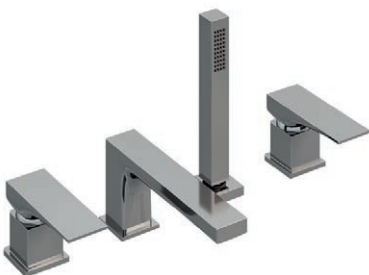

Tapware

Linea deck-mounted

Programmes

J-Quiet™

Rainbow and courtesy light
Clean System with manual dosage

Standard Features

Adjustable laminar jets

Touch controls
Whisper+ silent Tehchnology™
Safety starter - Safe start with water only
White headrest (EVA - Versa, Invita and Uma models)

Optional

White headrest (PU gel - Silk models)

* Only Silk models