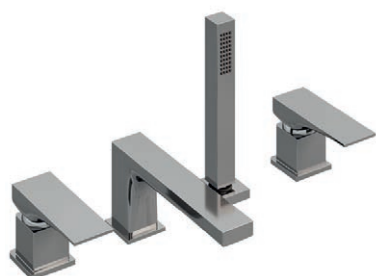

Tapware

Linea deck-mounted

Programmes

Rainbow and courtesy light
Clean System (manual)

Standard Features

Jets TargetPro™
Jets Twirl
Touch controls
Safety starter - Safe start with water only
White headrest (PU Gel)
Courtesy light
Click-clack waste

Massage areas

Back
Loins
Legs
Feet