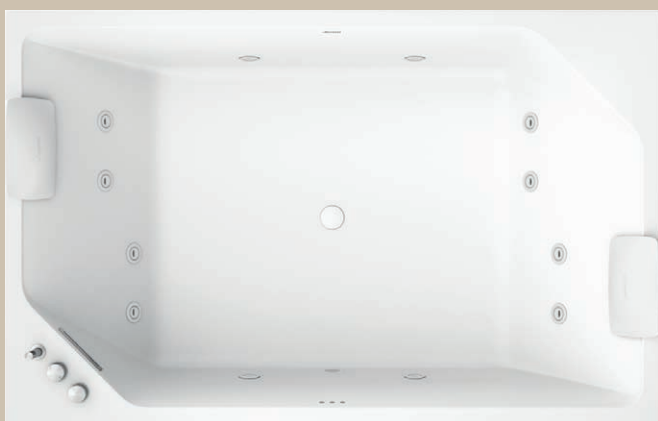

Design
design Jacuzzi® in collaboration with Whynot Design

Version with hydrotherapy J-Quiet™