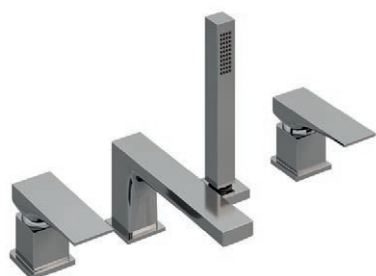

Bath

Gloss white
Satin white

Panels

Ice

Smoked Quartz

Tapware

Linea deck-mounted

Programmes