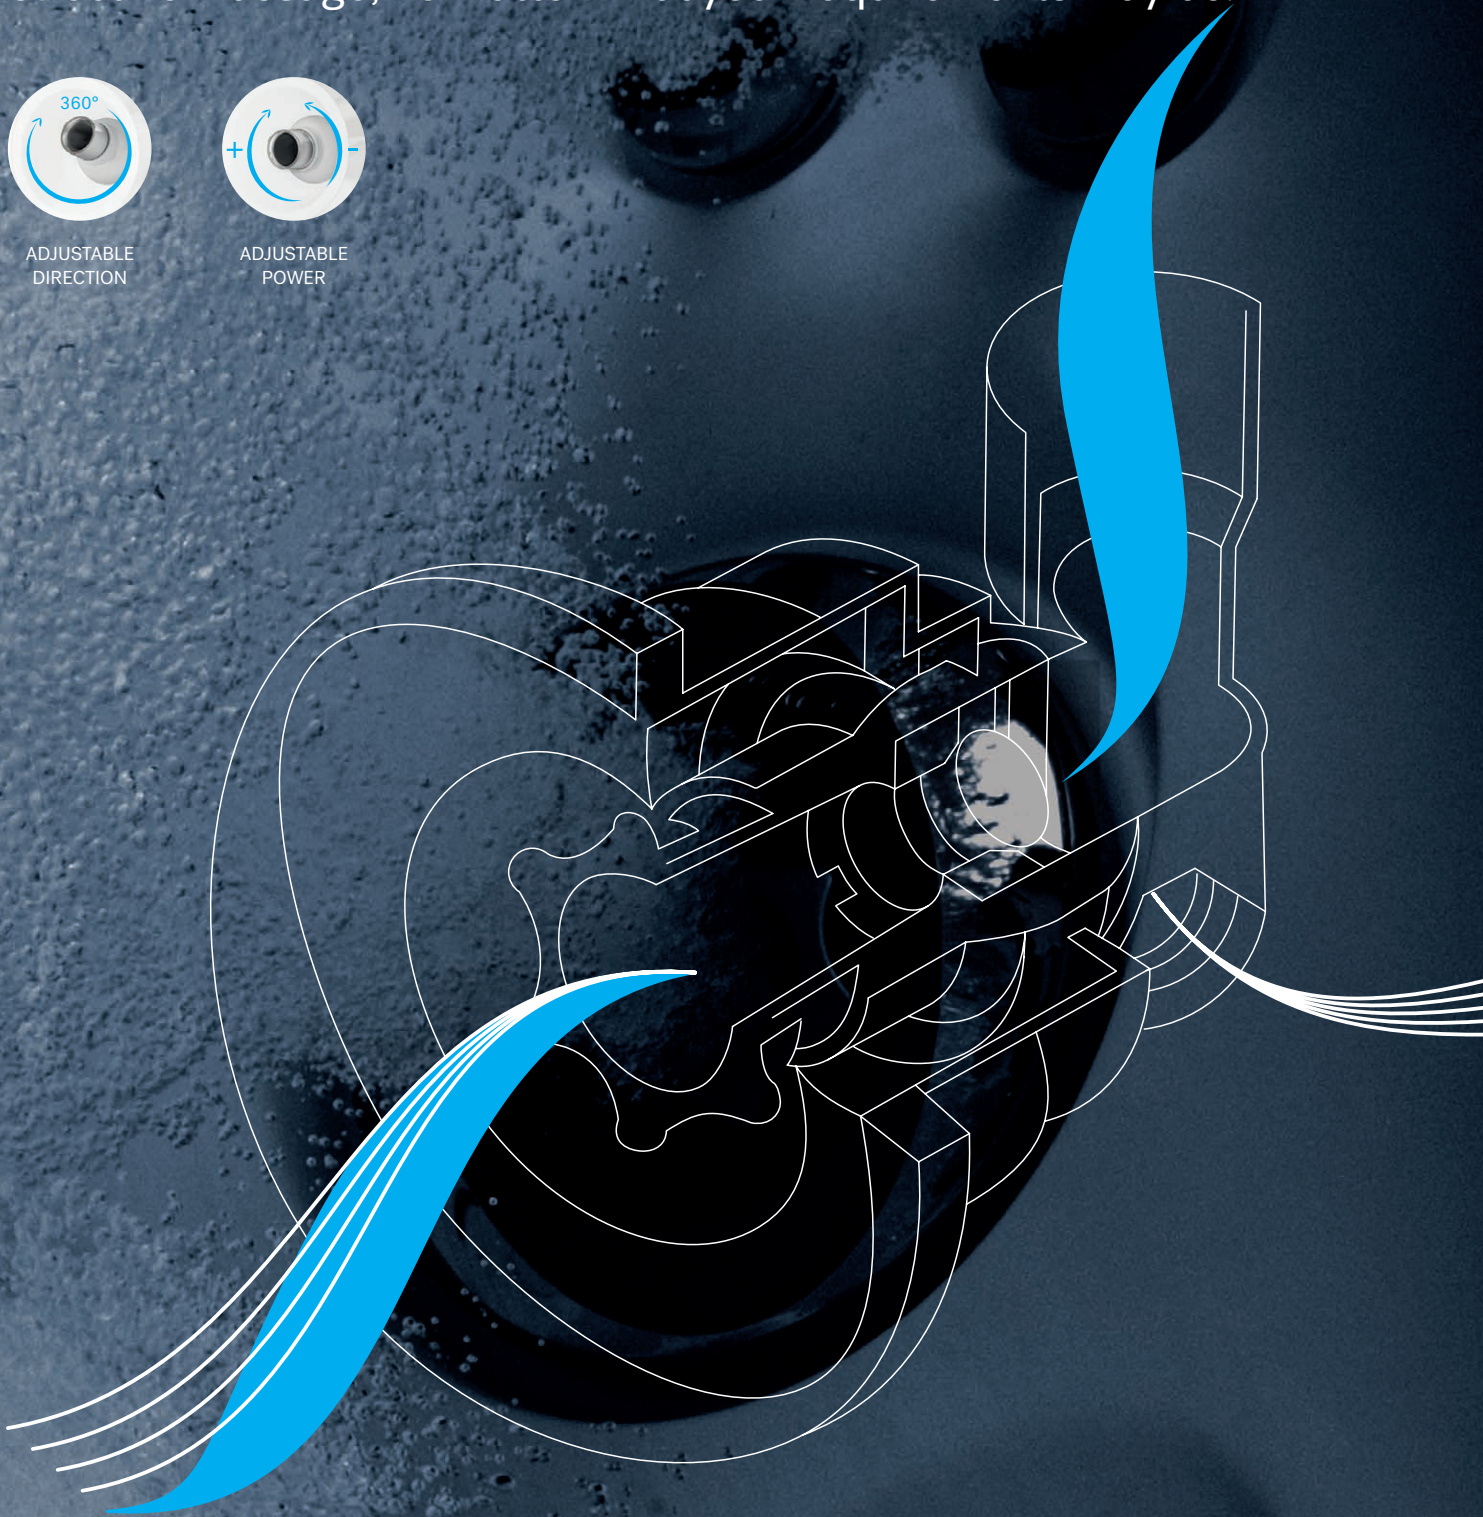

Heavy duty, light touch

The TargetPro™ jets for instance, developed to deliver a targeted massage to each body area thanks to a perfect mixture of air and water. Both their power and direction can be fully adjusted for an effective massage, no matter what your requirements may be.