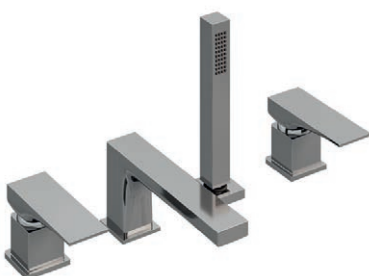

Bath

Gloss white
Satin white

Panels

Sound-absorbent panel
White (Acrylic)

Tapware

Linea deck-mounted

Programmes

Aquasystem® - Silence/Recharge/Relax/Reborn -
Rainbow and courtesy light
Heat
Clean System (automatic)