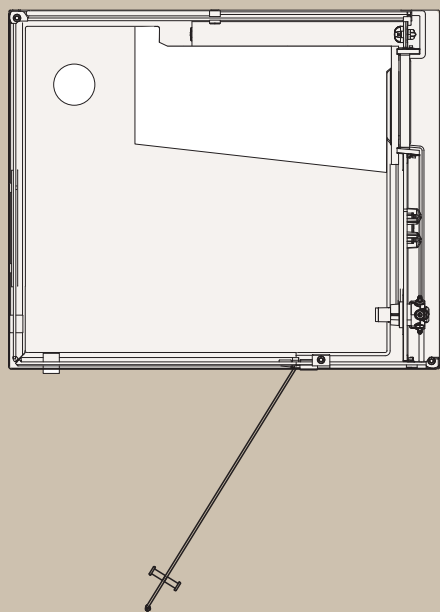

Version left

Model

BALI SHOWER WITH STEAM BATH

Version
left/right

Dimensions*
120 x 80 x 220 H cm

Minimum height
for installation
240 cm

Hinged door
clearance
55 cm

*All dimensions are shown in: L x W x H.

Your island of wellness

Multi-function shower cabin to relax with chromotherapy, audio system and hydrotherapy jets. Self-supporting, for a quick reversible installation, without drilling or silicone.

Programmes

Steam bath with aromatherapy
Rainbow emotional shower (RGB LED)
Raindrop shower head whit cascade
Anti - Calc

Standard Features

Display touch
Mixer with lever
Integrated radio + wireless audio system
Handheld shower with antiscala nozzles
Equipped panel, concertina
Turkish bath temperature control
6 mm tempered glass panel
Acrylic shower tray with inspectable waste

Optional

Trasparent acrylic stool